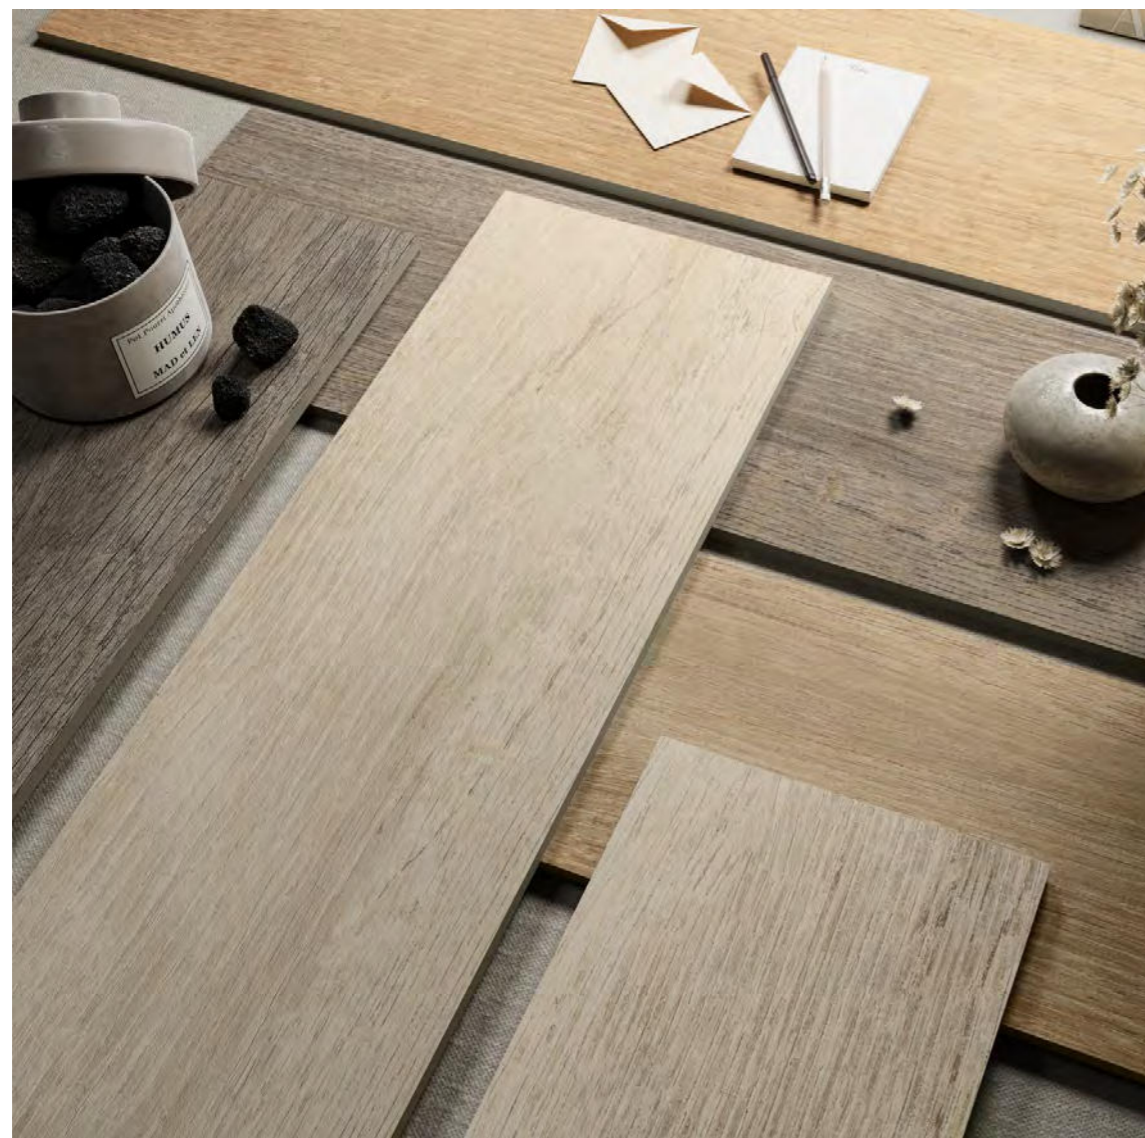

Woodside

PORCELÁNICO
PORCELAIN

true-to-life wood

Natural

Honey

Walnut

↓ FLOOR - WOODSIDE NATURAL GRIP+ 25 x 150° | WOODSIDE NATURAL GRIP+ 20 x 120°

V3 Variación cromática media
Moderate colour variation