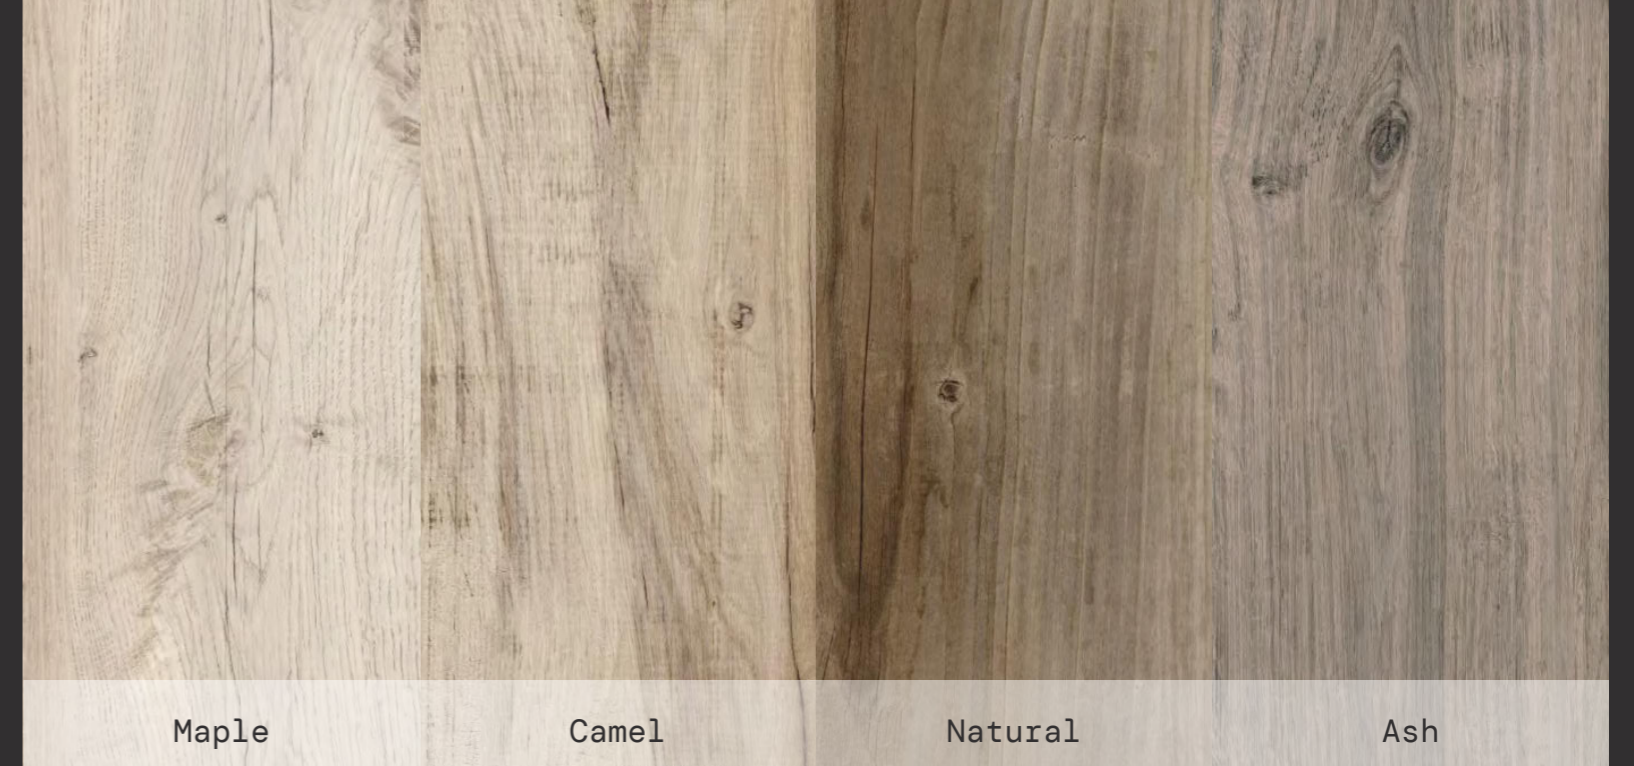

# Hamilton

PORCELÁNICO  
PORCELAIN

lovely wood

Maple

Camel

Natural

Ash

↓ WALL & FLOOR - HAMILTON ASH 23 x 120