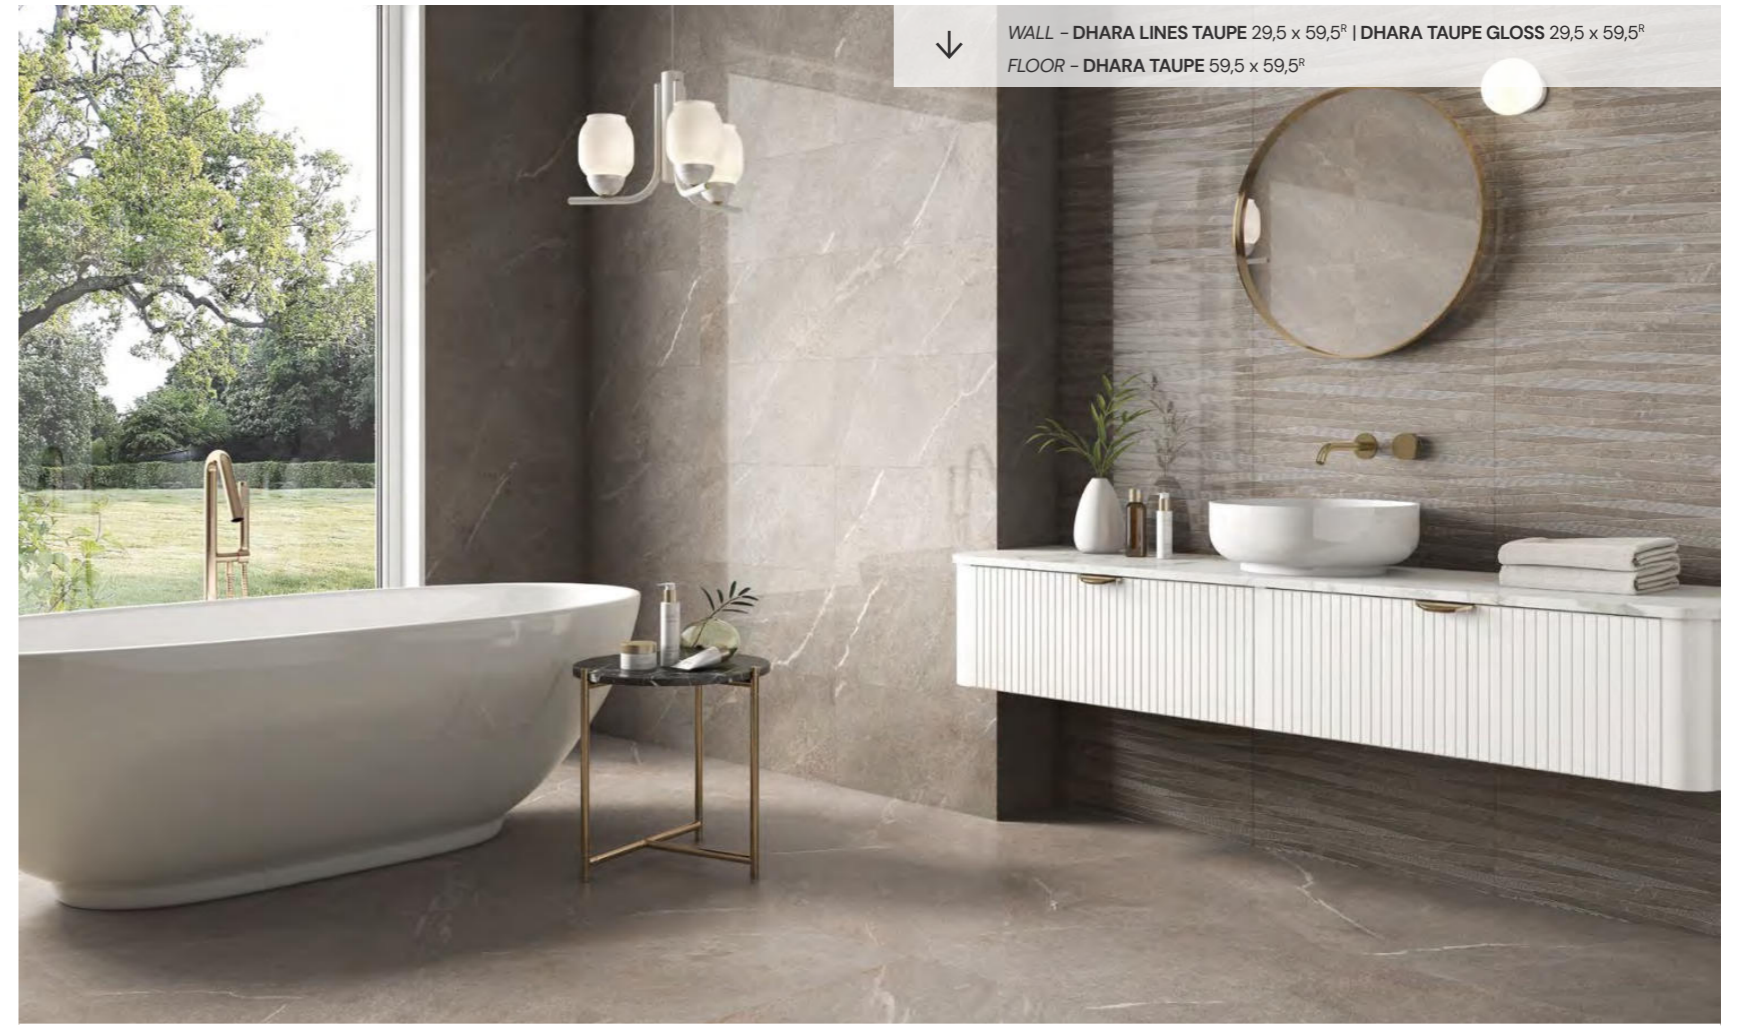

↓ WALL - DHARA LINES TAUPE 29,5 x 59,5^R | DHARA TAUPE GLOSS 29,5 x 59,5^R
FLOOR - DHARA TAUPE 59,5 x 59,5^R

↓ WALL - DHARA LINES ASH 29,5 x 59,5^R | DHARA ASH GLOSS 29,5 x 59,5^R
FLOOR - DHARA ASH 59,5 x 59,5^R