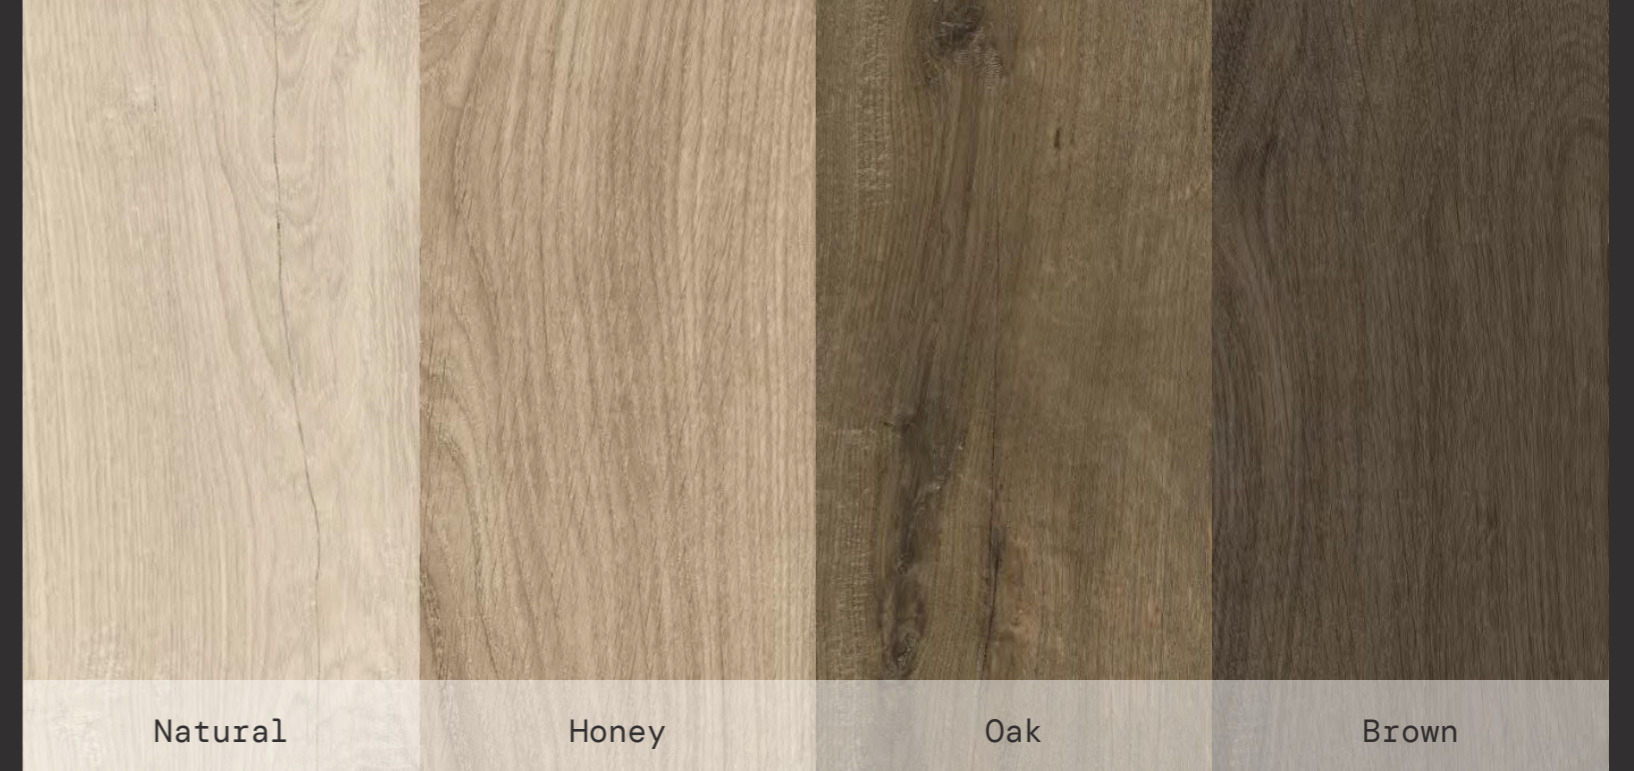

Century

PORCELÁNICO
PORCELAIN

spiritual wood

Natural

Honey

Oak

Brown

↓ FLOOR - CENTURY HONEY 25 x 150°

Century

Porcelánico - Porcelain

1 **FORMATO** SIZE | 1 **ACABADO** FINISH | 4 **COLORES** COLORS

P 00 M V2 G3

25 x 150^R
caras/faces 15

Century Natural	221989	M87
Century Honey	221990	M87
Century Oak	221992	M87
Century Brown	221991	M87