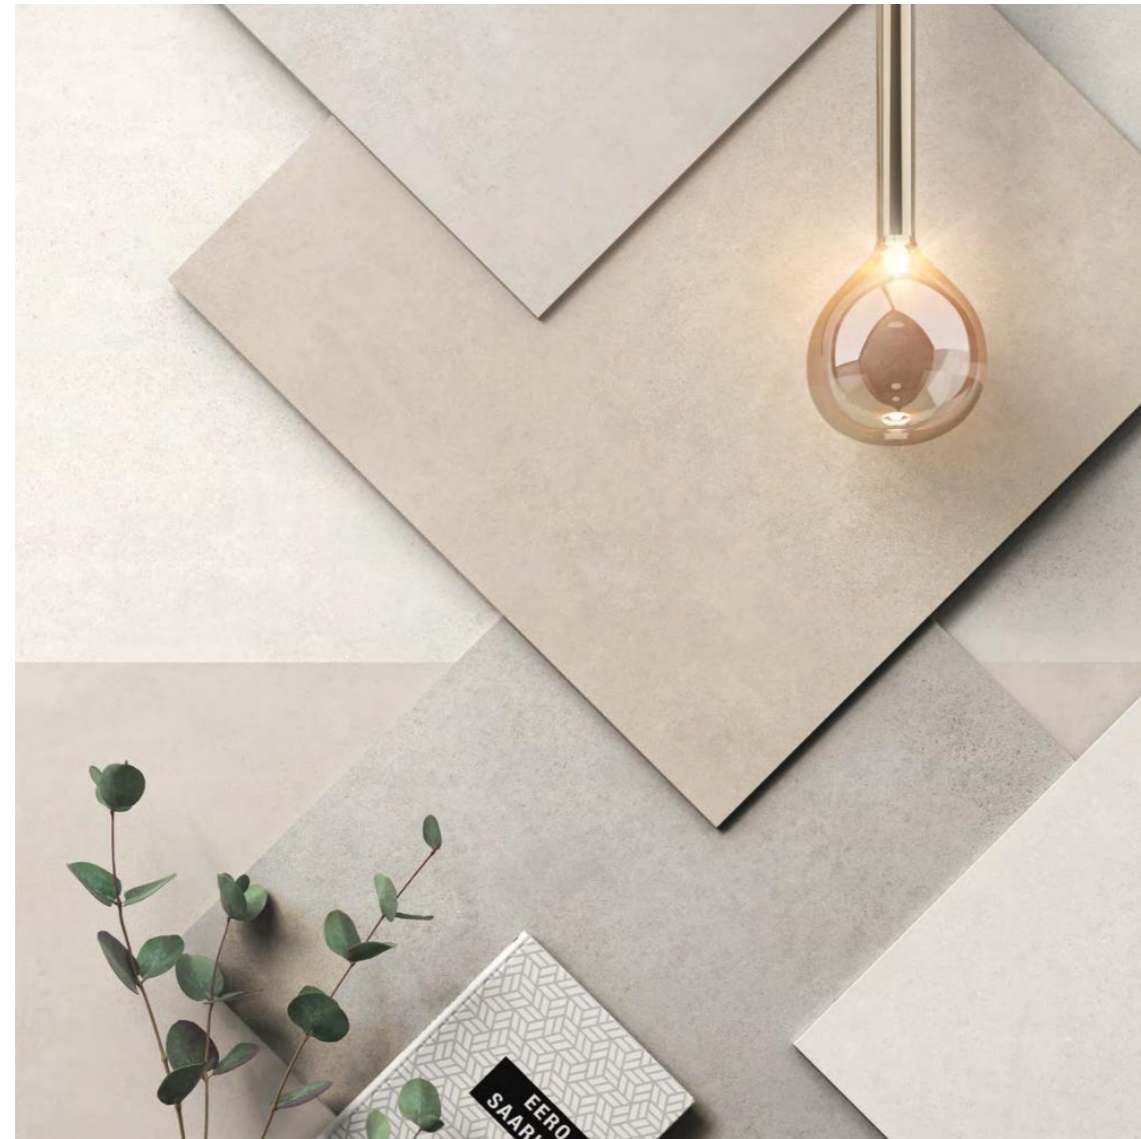

Broadway

PORCELÁNICO
PORCELAIN

modern cement

- **V2** Variación cromática leve
  Slight colour variation
- **G2** Variación gráfica leve
  Slight graphic variation

Formato Format	Acabado Finish	Deslizamiento Coefficient of friction
59,5 x 59,5^R · 23,4" x 23,4"	Mate	R9 / CLASE 1
59,5 x 119,2^R · 23,4" x 46,9"	Mate	R9 / CLASE 1
59,5 x 119,2^R · 23,4" x 46,9"	Grip+	R11 / C / CLASE 3
9,7 x 59,5 Rodapié · 3,82" x 23,4"	Mate	-