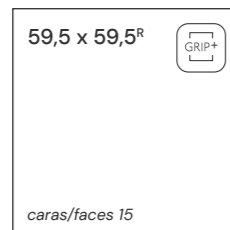

Moon

Pearl

Grey

Graphite

↓ FLOOR - BOXER GRAPHITE 90 x 90°

# Boxer

Porcelánico - Porcelain

P Q M V2 G2

3 FORMATOS SIZES | 2 ACABADOS FINISHES | 4 COLORES COLORS

|                       |        |     |
|-----------------------|--------|-----|
| Boxer+ Moon           | 227808 | M86 |
| Boxer+ Pearl          | 227809 | M86 |
| Boxer+ Grey           | 227807 | M86 |
| Boxer+ Graphite       | 227806 | M86 |
| Boxer+ Grey Grip+     | 227811 | M86 |
| Boxer+ Graphite Grip+ | 227810 | M86 |

|                            |        |     |
|----------------------------|--------|-----|
| Boxer Moon                 | 224118 | M80 |
| Boxer Pearl                | 224119 | M80 |
| Boxer Grey                 | 224120 | M80 |
| Boxer Graphite             | 224121 | M80 |
| Boxer Grey Grip+           | 224123 | M80 |
| Boxer Graphite Grip+       | 224122 | M80 |
| Boxer Grey Duplo Grip+     | 225083 | M86 |
| Boxer Graphite Duplo Grip+ | 225082 | M86 |