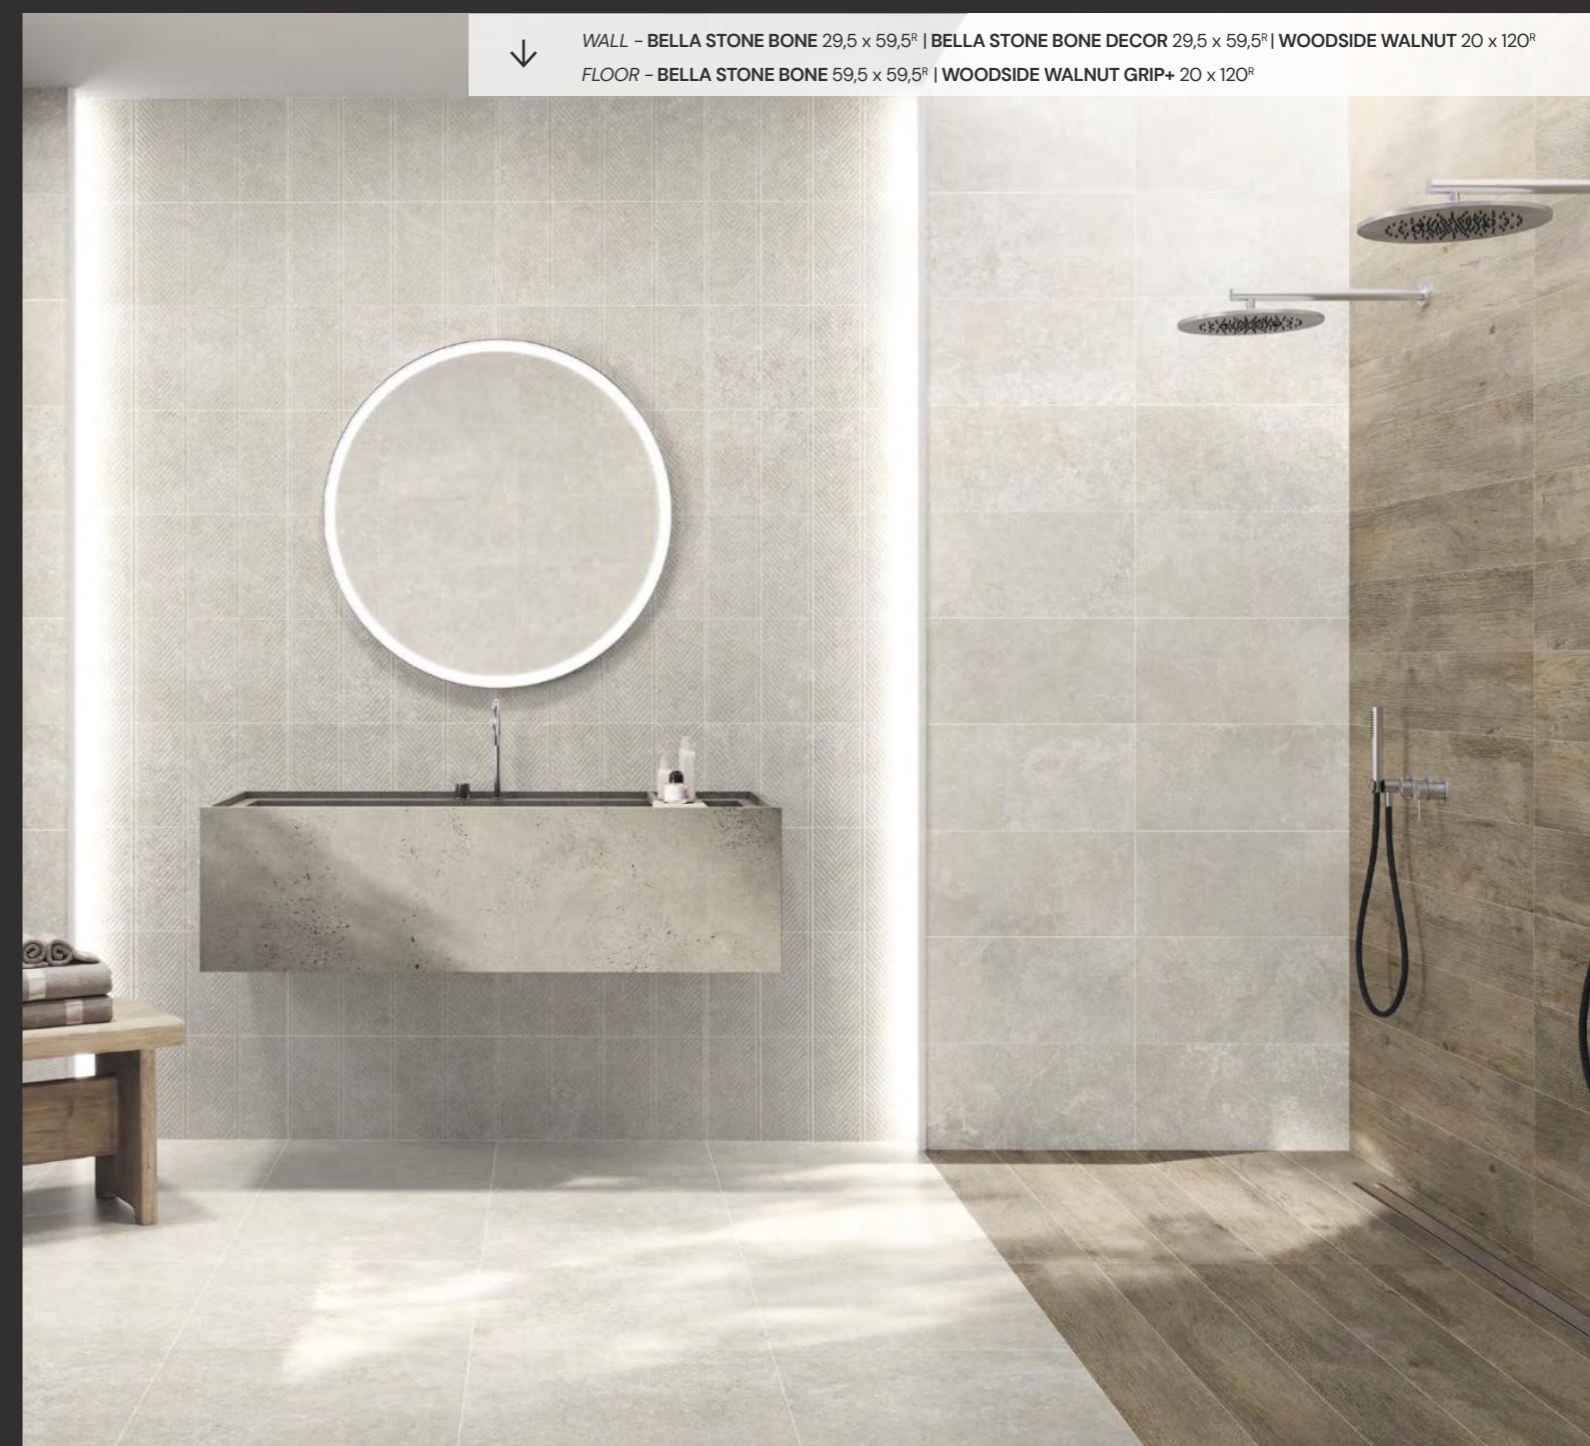

Bone

Greige

Cream

WALL - BELLA STONE BONE 29,5 x 59,5^R | BELLA STONE BONE DECOR 29,5 x 59,5^R | WOODSIDE WALNUT 20 x 120^R
FLOOR - BELLA STONE BONE 59,5 x 59,5^R | WOODSIDE WALNUT GRIP+ 20 x 120^R